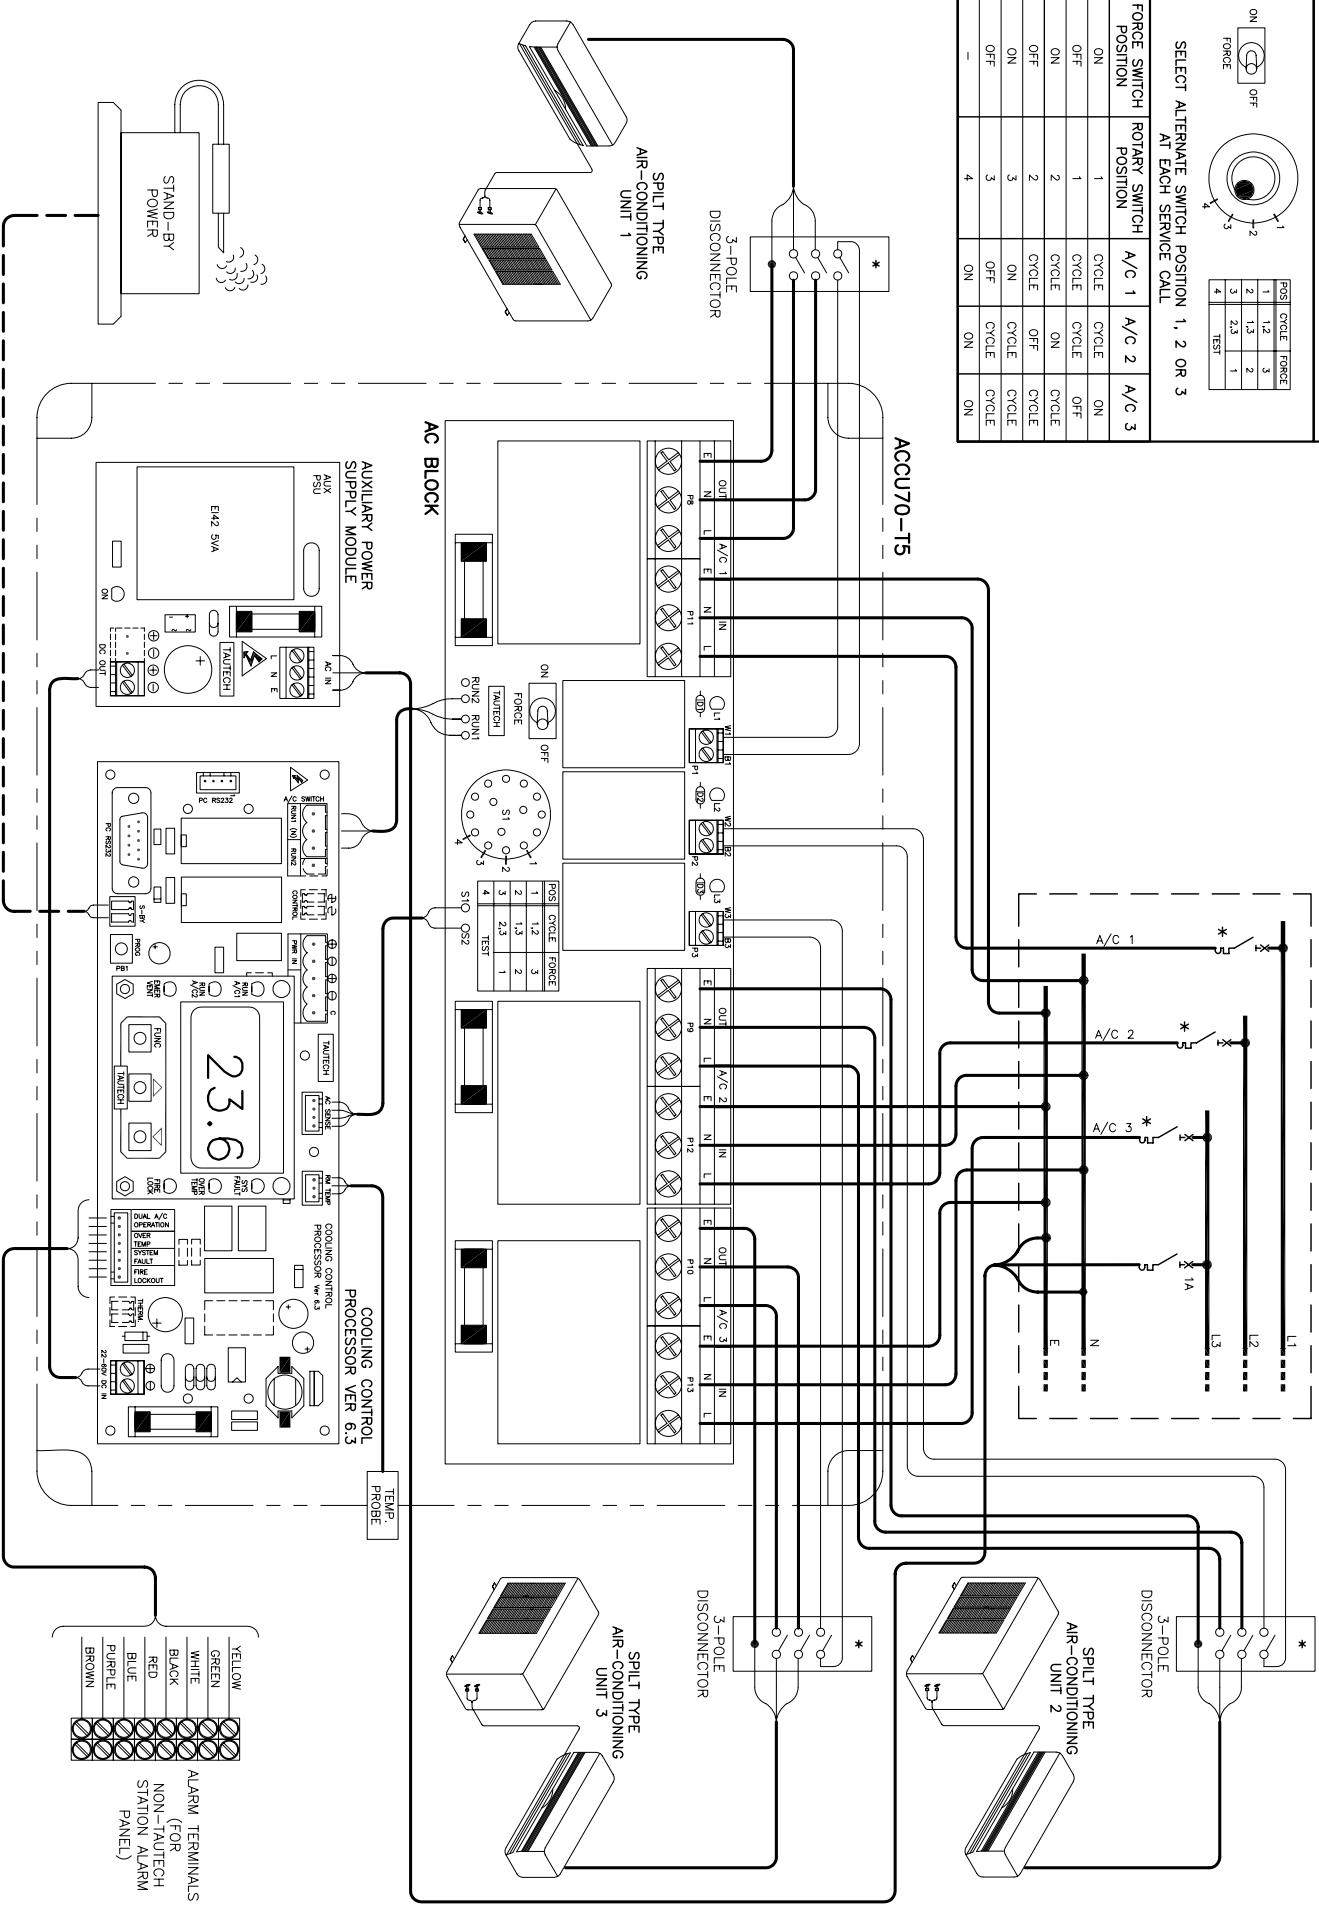

DUTY CONTROL SWITCHING OF THIRD A/C UNIT

SELECT ALTERNATE SWITCH POSITION 1, 2 OR 3 AT EACH SERVICE CALL

FORCE SWITCH POSITION	ROTARY SWITCH POSITION	A/C 1	A/C 2	A/C 3
ON	1	CYCLE	CYCLE	ON
OFF	1	CYCLE	CYCLE	OFF
ON	2	CYCLE	CYCLE	ON
OFF	2	CYCLE	CYCLE	OFF
ON	3	CYCLE	OFF	CYCLE
OFF	3	OFF	OFF	CYCLE
—	4	ON	ON	ON

P.O. Box 55689  
 Arcadia  
 Johannesburg  
 PRE 0007

SCALE: M.T.S. DATE: NOV 2005  
 DESIGNED: CH. APPROVED:  
 DRAWING NO.: ACCU-SWAY-TS