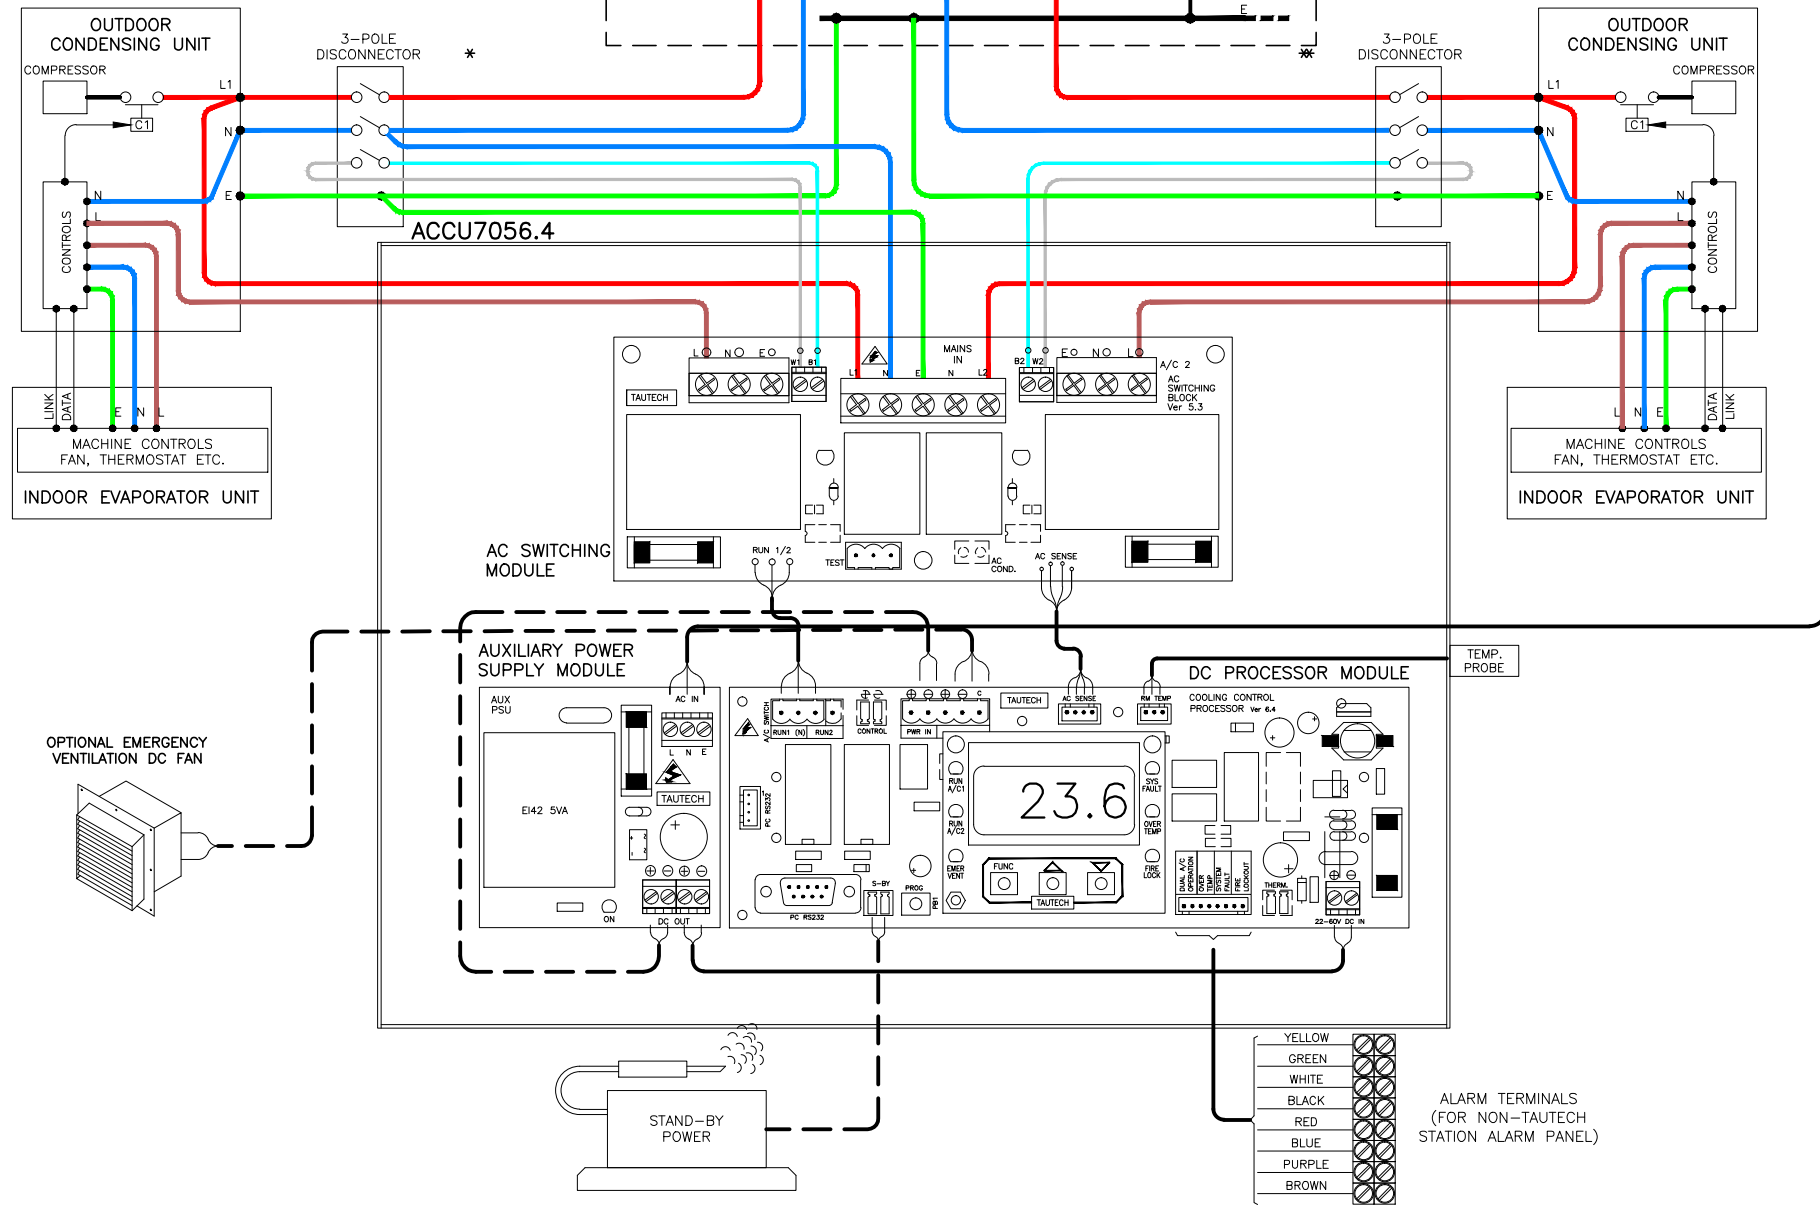

AC-DB WITH SURGE SUPPRESSION

CIRCUIT BREAKER, DISCONNECTOR  
 \* RATINGS & WIRE SIZE TO SUIT SPECIFIC  
 A/C PLANT REQUIREMENT.

ASSOCIATED DRAWINGS

No.	Description

REVISIONS

No.	Dot.	Description	Ckd.

79 Annie Botha Ave PO Box 55699  
 Riviera Arcadia  
 PRETORIA PRETORIA  
 SOUTH AFRICA 0007

SCALE: N.T.S. DATE: JULY 2006

DESIGNED: C.H. APPROVED:

DRAWING NO.: **ACCU7056.1T-CC1**

ALARM TERMINALS  
 (FOR NON-TAUTECH  
 STATION ALARM PANEL)

- YELLOW
- GREEN
- WHITE
- BLACK
- RED
- BLUE
- PURPLE
- BROWN