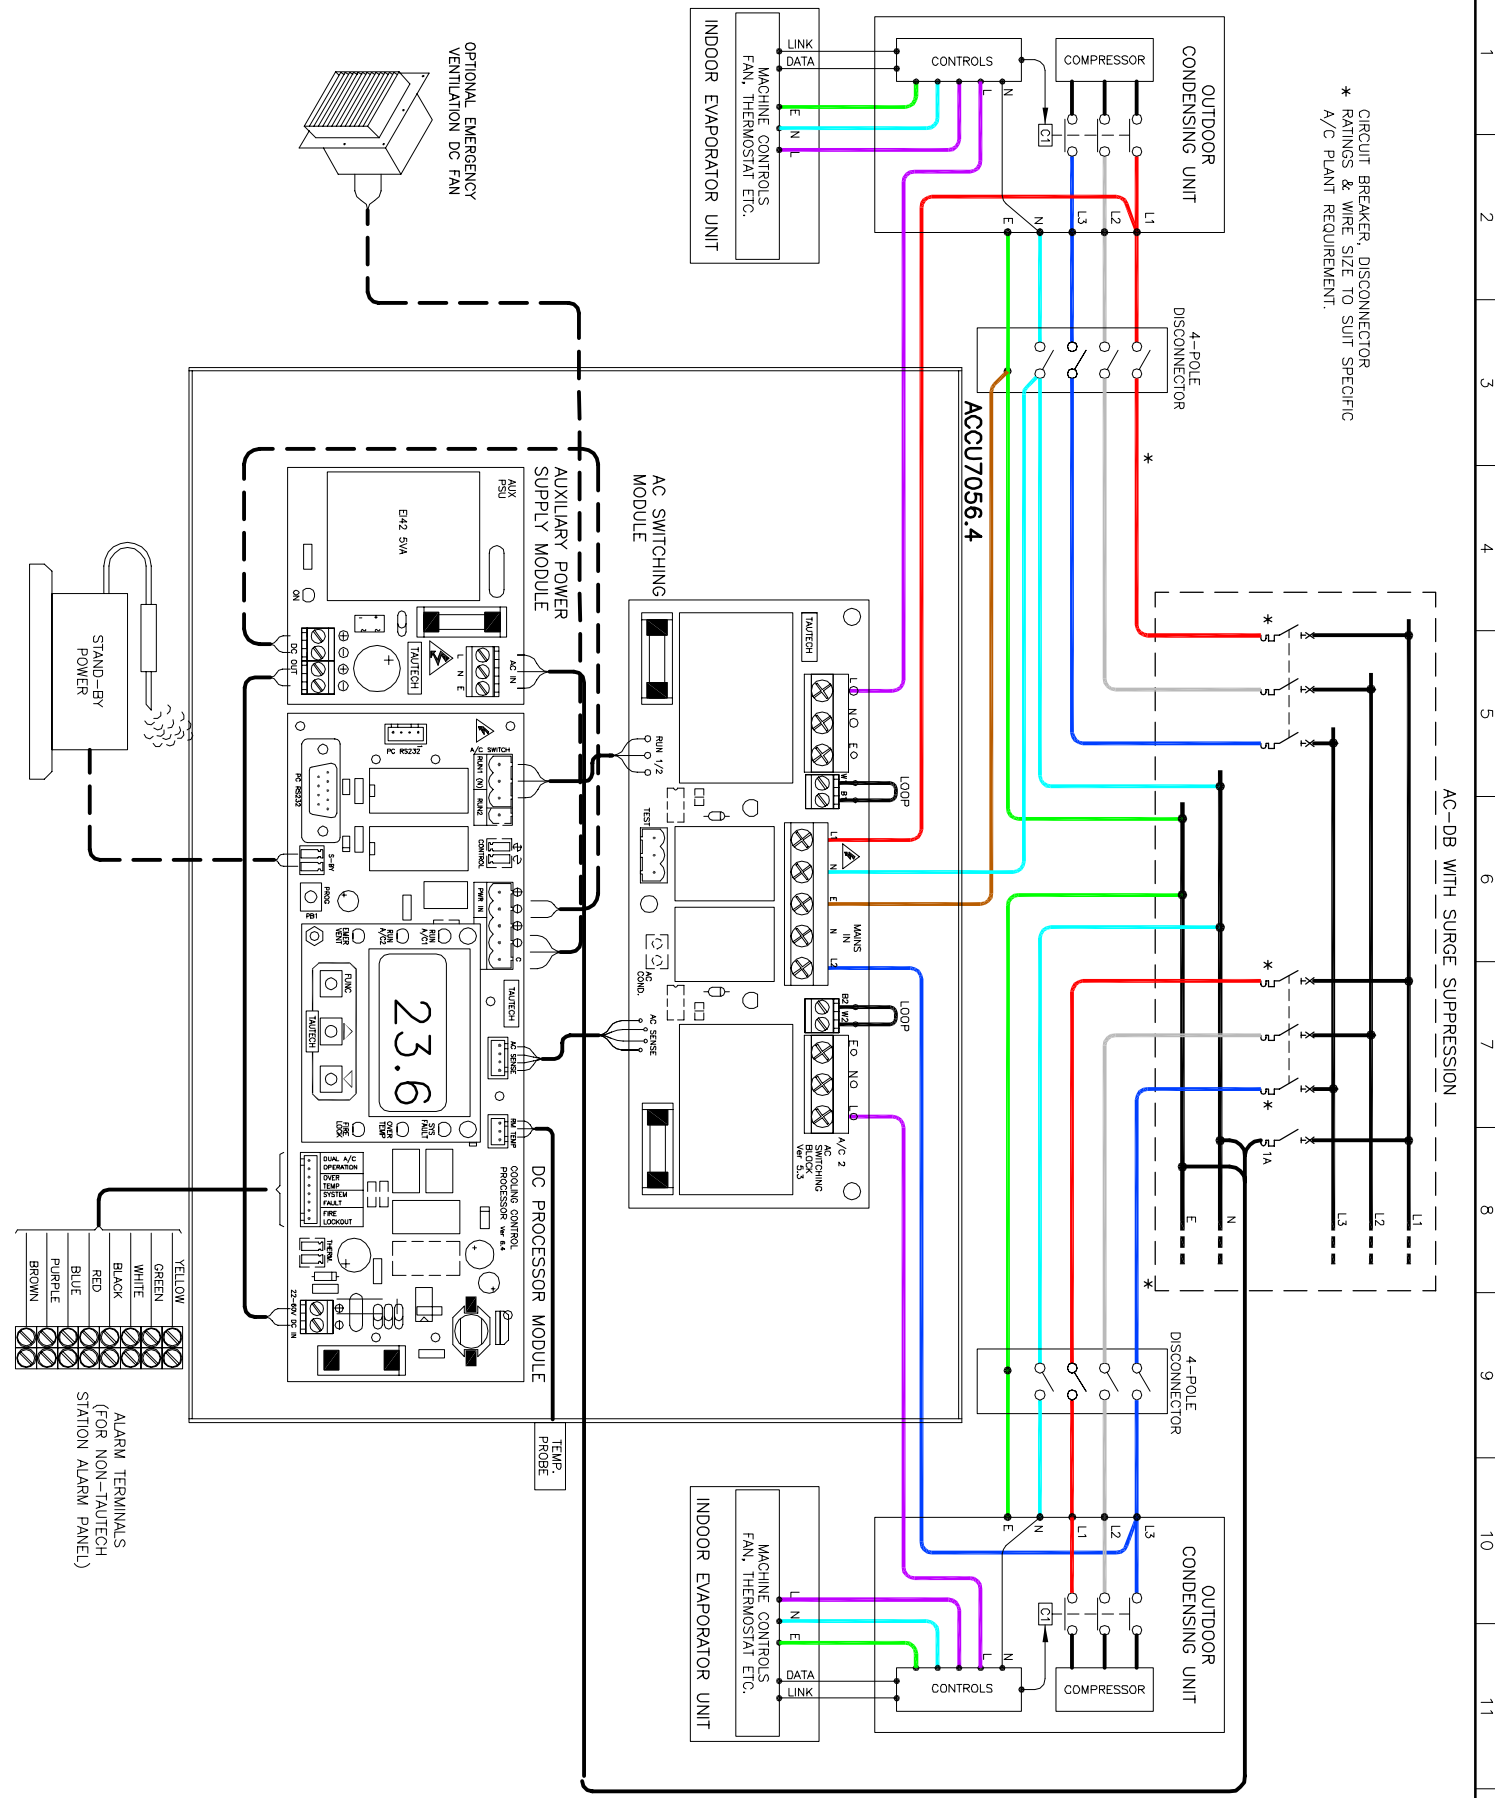

* CIRCUIT BREAKER, DISCONNECTOR
 * RATINGS & WIRE SIZE TO SUIT SPECIFIC
 A/C PLANT REQUIREMENT.

AC-DB WITH SURGE SUPPRESSION

ACCU7056.4

ALARM TERMINALS
 (FOR NON-TAUTECH
 STATION ALARM PANEL)

YELLOW
GREEN
WHITE
BLACK
RED
BLUE
PURPLE
BROWN

ASSOCIATED DRAWINGS		12	13
No.	Description		
REVISIONS			
No. Dat.	Description		Ckd.
PROJECT:			
TITLE:			
CONNECTION DIAGRAM FOR MACHINES LARGER THAN 7KW, THREE PHASE			
SCALE:	N.I.S.	DATE:	JULY 2006
DESIGNED:	CH.	APPROVED:	
DRAWING NO.: ACCU7056.1T-CC3			